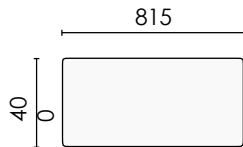

Arrangement S1 – 3 panels
| Arrangement S1 – 3 panneaux

Arrangement S3 – 6 panels
| Arrangement S3 – 6 panneaux

Arrangement S2 – 4 panels
| Arrangement S2 – 4 panneaux

Arrangement S4 – 8 panels
| Arrangement S4 – 8 panneaux

Dimensions

Sileo S

Wall panels
| Panneaux muraux

angular
| d'angle

rounded
| arrondi

Upholstery options | Options de tapissage

One-colour upholstery
| Tapissage unicolore

Two-colour upholstery – 1 / 3
left side, 2 / 3 right side (right
version)
| Tapissage bicolore : 1/3 à
gauche, 2/3 à droite (version
droite)

Two-colour upholstery
– 2 / 3 left side, 1 / 3 right side
(left version)
| Tapissage bicolore : 2/3 à
gauche, 1/3 à droite (version
gauche)

Vertical
| Vertical

Horizontal
| Horizontal

Square
| Carré

Square
| Carré