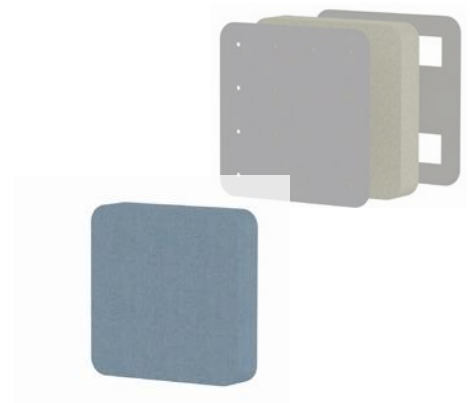

Sileo

MOO

For the majority
of employees -
85%
of them, a workplace
is an important factor.

Treble 28mm

Middle 58mm

Bass 88mm

Dimensions

Sileo

Arrangement S1 – 3 panels
| Arrangement S1 – 3 panneaux

Arrangement S3 – 6 panels
| Arrangement S3 – 6 panneaux

Arrangement S2 – 4 panels
| Arrangement S2 – 4 panneaux

Arrangement S4 – 8 panels
| Arrangement S4 – 8 panneaux

Dimensions

Sileo S

Wall panels
| Panneaux muraux

angular
| d'angle

rounded
| arrondi

Upholstery options | Options de tapissage

One-colour upholstery
| Tapissage unicolore

Two-colour upholstery – 1 / 3
left side, 2 / 3 right side (right
version)
| Tapissage bicolore : 1/3 à
gauche, 2/3 à droite (version
droite)

Two-colour upholstery
– 2 / 3 left side, 1 / 3 right side
(left version)
| Tapissage bicolore : 2/3 à
gauche, 1/3 à droite (version
gauche)

Vertical
| Vertical

Horizontal
| Horizontal

Square
| Carré

Square
| Carré