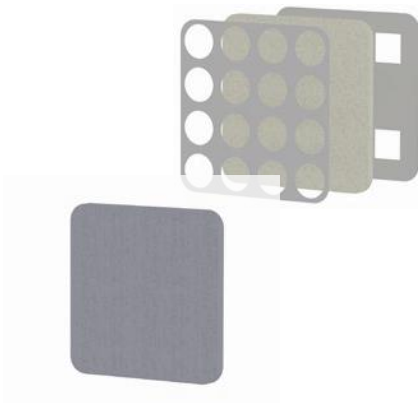

Sileo

MOO

For the majority
of employees -
85%
of them, a workplace
is an important factor.

Treble 28mm

Middle 58mm

Bass 88mm

Dimensions

Sileo

Arrangement S1 – 3 panels
| Arrangement S1 – 3 panneaux

Arrangement S3 – 6 panels
| Arrangement S3 – 6 panneaux

Arrangement S2 – 4 panels
| Arrangement S2 – 4 panneaux

Arrangement S4 – 8 panels
| Arrangement S4 – 8 panneaux

Dimensions

Sileo S

Wall panels
| Panneaux muraux

angular
| d'angle

rounded
| arrondi

Upholstery options | Options de tapissage

One-colour upholstery
| Tapissage unicolore

Two-colour upholstery – 1 / 3
left side, 2 / 3 right side (right
version)
| Tapissage bicolore : 1/3 à
gauche, 2/3 à droite (version
droite)

Two-colour upholstery
– 2 / 3 left side, 1 / 3 right side
(left version)
| Tapissage bicolore : 2/3 à
gauche, 1/3 à droite (version
gauche)

Vertical
| Vertical

Horizontal
| Horizontal

Square
| Carré

Square
| Carré