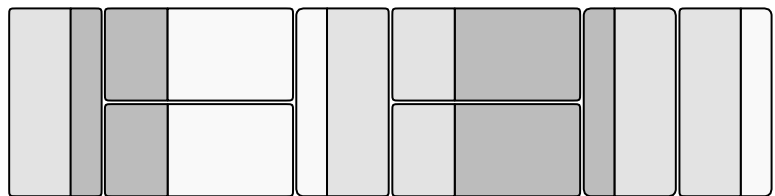

Sileo

MOO

For the majority
of employees -
85%
of them, a workplace
is an important factor.

Treble 28mm

Middle 58mm

Bass 88mm

Dimensions

Sileo

Arrangement S1 – 3 panels
| Arrangement S1 – 3 panneaux

Arrangement S3 – 6 panels
| Arrangement S3 – 6 panneaux

Arrangement S2 – 4 panels
| Arrangement S2 – 4 panneaux

Arrangement S4 – 8 panels
| Arrangement S4 – 8 panneaux

Dimensions

Sileo S

Wall panels
| Panneaux muraux

angular
| d'angle

rounded
| arrondi

Upholstery options | Options de tapissage

One-colour upholstery
| Tapissage unicolore

Two-colour upholstery – 1 / 3
left side, 2 / 3 right side (right
version)
| Tapissage bicolore : 1/3 à
gauche, 2/3 à droite (version
droite)

Two-colour upholstery
– 2 / 3 left side, 1 / 3 right side
(left version)
| Tapissage bicolore : 2/3 à
gauche, 1/3 à droite (version
gauche)

Vertical
| Vertical

Horizontal
| Horizontal

Square
| Carré

Square
| Carré