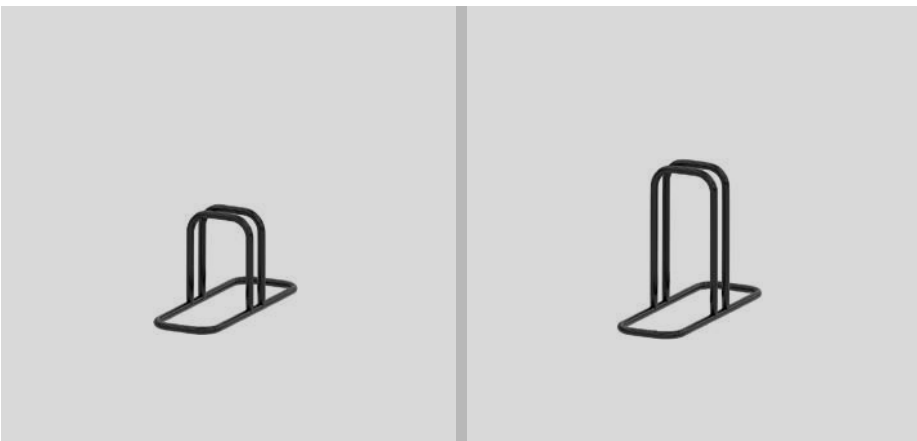

Sileo

MOO

For the majority
of employees -
85%
of them, a workplace
is an important factor.

Treble 28mm

Middle 58mm

Bass 88mm

Dimensions

Sileo

Arrangement S1 – 3 panels
| Arrangement S1 – 3 panneaux

Arrangement S3 – 6 panels
| Arrangement S3 – 6 panneaux

Arrangement S2 – 4 panels
| Arrangement S2 – 4 panneaux

Arrangement S4 – 8 panels
| Arrangement S4 – 8 panneaux

Dimensions

Sileo S

Wall panels
| Panneaux muraux

angular
| d'angle

rounded
| arrondi

Upholstery options | Options de tapissage

One-colour upholstery
| Tapissage unicolore

Two-colour upholstery – 1 / 3
left side, 2 / 3 right side (right
version)
| Tapissage bicolore : 1/3 à
gauche, 2/3 à droite (version
droite)