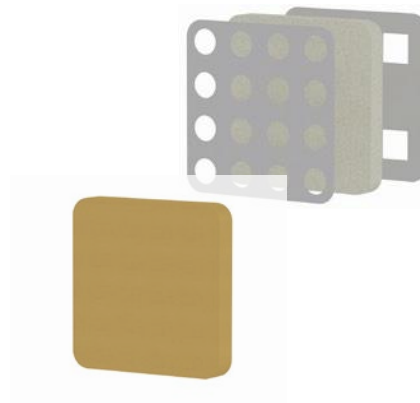

Sileo

MOO

For the majority
of employees -
85%
of them, a workplace
is an important factor.

Treble 28mm

Middle 58mm

Bass 88mm

Dimensions

Sileo

Arrangement S1 – 3 panels
| Arrangement S1 – 3 panneaux

Arrangement S3 – 6 panels
| Arrangement S3 – 6 panneaux

Arrangement S2 – 4 panels
| Arrangement S2 – 4 panneaux

Arrangement S4 – 8 panels
| Arrangement S4 – 8 panneaux

Dimensions

Sileo S

Wall panels
| Panneaux muraux

angular
| d'angle

rounded
| arrondi

Upholstery options | Options de tapissage

One-colour upholstery
| Tapissage unicolore

Two-colour upholstery – 1 / 3
left side, 2 / 3 right side (right
version)
| Tapissage bicolore : 1/3 à
gauche, 2/3 à droite (version
droite)

Two-colour upholstery
– 2 / 3 left side, 1 / 3 right side
(left version)
| Tapissage bicolore : 2/3 à
gauche, 1/3 à droite (version
gauche)

Vertical
| Vertical

Horizontal
| Horizontal

Square
| Carré

Square
| Carré