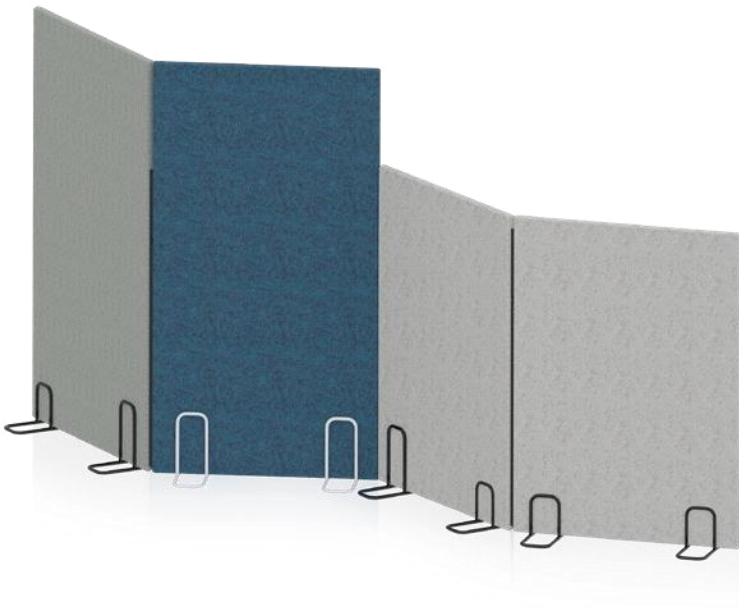

Sileo

MOO

For the majority
of employees -
85%
of them, a workplace
is an important factor.

Treble 28mm

Middle 58mm

Bass 88mm

Dimensions

Sileo

Arrangement S1 – 3 panels
| Arrangement S1 – 3 panneaux

Arrangement S3 – 6 panels
| Arrangement S3 – 6 panneaux

Arrangement S2 – 4 panels
| Arrangement S2 – 4 panneaux

Arrangement S4 – 8 panels
| Arrangement S4 – 8 panneaux

Dimensions

Sileo S

Wall panels
| Panneaux muraux

angular
| d'angle

rounded
| arrondi

Upholstery options | Options de tapissage

One-colour upholstery
| Tapissage unicolore

Two-colour upholstery – 1 / 3
left side, 2 / 3 right side (right
version)
| Tapissage bicolore : 1/3 à
gauche, 2/3 à droite (version
droite)

Two-colour upholstery
– 2 / 3 left side, 1 / 3 right side
(left version)
| Tapissage bicolore : 2/3 à
gauche, 1/3 à droite (version
gauche)

Vertical
| Vertical

Horizontal
| Horizontal

Square
| Carré

Square
| Carré