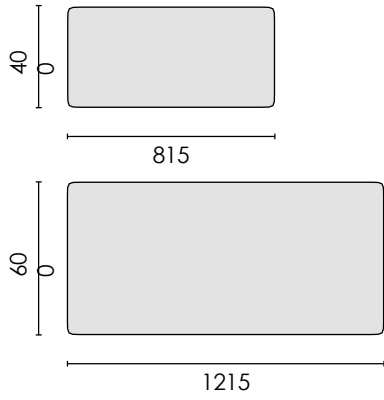

Sileo

MOO

For the majority
of employees -
85%
of them, a workplace
is an important factor.

Treble 28mm

Middle 58mm

Bass 88mm

Dimensions

Sileo

Arrangement S1 – 3 panels
| Arrangement S1 – 3 panneaux

Arrangement S3 – 6 panels
| Arrangement S3 – 6 panneaux

Arrangement S2 – 4 panels
| Arrangement S2 – 4 panneaux

Arrangement S4 – 8 panels
| Arrangement S4 – 8 panneaux

Dimensions

Sileo S

Wall panels
| Panneaux muraux

angular
| d'angle

rounded
| arrondi

Upholstery options | Options de tapissage

One-colour upholstery
| Tapissage unicolore

Two-colour upholstery – 1 / 3
left side, 2 / 3 right side (right
version)
| Tapissage bicolore : 1/3 à
gauche, 2/3 à droite (version
droite)

Two-colour upholstery
– 2 / 3 left side, 1 / 3 right side
(left version)
| Tapissage bicolore : 2/3 à
gauche, 1/3 à droite (version
gauche)

Vertical
| Vertical

Horizontal
| Horizontal

Square
| Carré

Square
| Carré