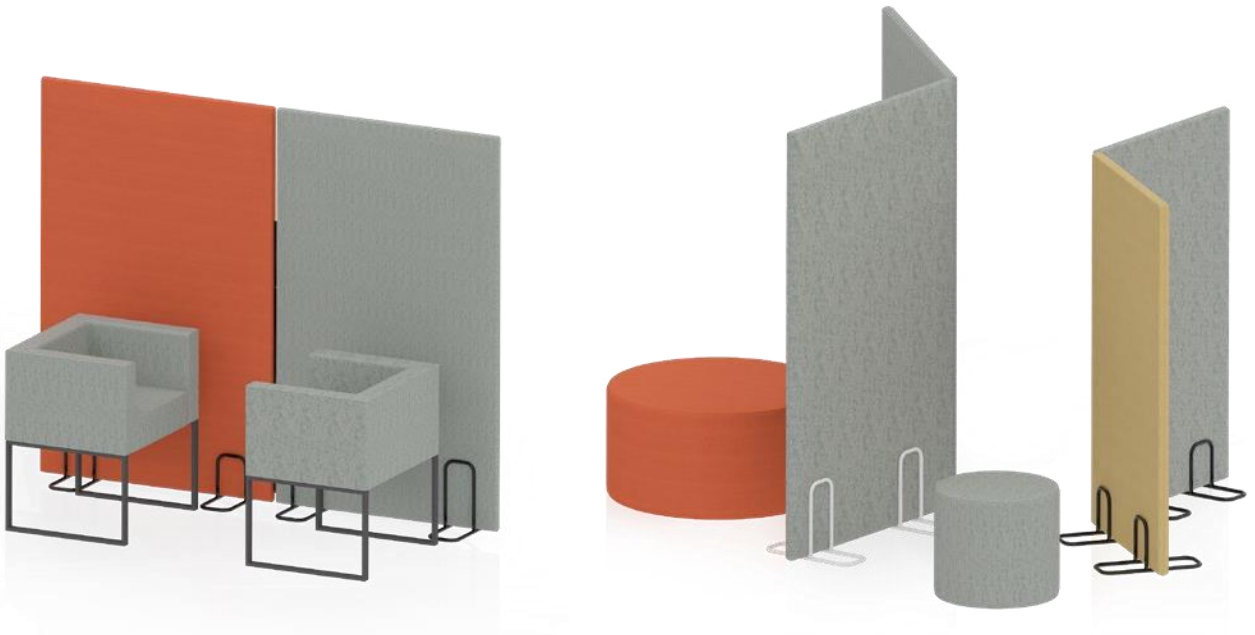

Sileo

MOO

For the majority
of employees -
85%
of them, a workplace
is an important factor.

Treble 28mm

Middle 58mm

Bass 88mm

Dimensions

Sileo

Arrangement S1 – 3 panels
| Arrangement S1 – 3 panneaux

Arrangement S3 – 6 panels
| Arrangement S3 – 6 panneaux

Arrangement S2 – 4 panels
| Arrangement S2 – 4 panneaux

Arrangement S4 – 8 panels
| Arrangement S4 – 8 panneaux

Dimensions

Sileo S

Wall panels
| Panneaux muraux

angular
| d'angle

rounded
| arrondi

Upholstery options | Options de tapissage

One-colour upholstery
| Tapissage unicolore

Two-colour upholstery – 1 / 3
left side, 2 / 3 right side (right
version)
| Tapissage bicolore : 1/3 à
gauche, 2/3 à droite (version
droite)

Dimensions

Sileo

Suspended panels
| Panneaux suspendus

Desk panels
| Panneaux pour bureau

Workbench panels
| Panneaux pour bureau :
postes « Bench »

Desk panels: mobile
| Panneaux pour bureau :
mobiles

Sileo S