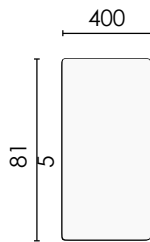

Arrangement S1 – 3 panels
| Arrangement S1 – 3 panneaux

Arrangement S3 – 6 panels
| Arrangement S3 – 6 panneaux

Arrangement S2 – 4 panels
| Arrangement S2 – 4 panneaux

Arrangement S4 – 8 panels
| Arrangement S4 – 8 panneaux

Dimensions

Sileo S

Wall panels
| Panneaux muraux

angular
| d'angle

rounded
| arrondi

Upholstery options | Options de tapissage

One-colour upholstery
| Tapissage unicolore

Two-colour upholstery – 1 / 3
left side, 2 / 3 right side (right
version)
| Tapissage bicolore : 1/3 à
gauche, 2/3 à droite (version
droite)

Two-colour upholstery
– 2 / 3 left side, 1 / 3 right side
(left version)
| Tapissage bicolore : 2/3 à
gauche, 1/3 à droite (version
gauche)

Vertical
| Vertical

Horizontal
| Horizontal

Square
| Carré

Square
| Carré