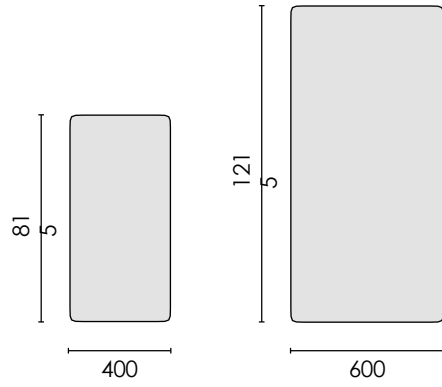

Sileo

MOO

For the majority
of employees -
85%
of them, a workplace
is an important factor.

Treble 28mm

Middle 58mm

Bass 88mm

Dimensions

Sileo

Arrangement S1 – 3 panels
| Arrangement S1 – 3 panneaux

Arrangement S3 – 6 panels
| Arrangement S3 – 6 panneaux

Arrangement S2 – 4 panels
| Arrangement S2 – 4 panneaux

Arrangement S4 – 8 panels
| Arrangement S4 – 8 panneaux

Dimensions

Sileo S

Wall panels
| Panneaux muraux

angular
| d'angle

rounded
| arrondi

Upholstery options | Options de tapissage

One-colour upholstery
| Tapissage unicolore

Two-colour upholstery – 1 / 3
left side, 2 / 3 right side (right
version)
| Tapissage bicolore : 1/3 à
gauche, 2/3 à droite (version
droite)

Two-colour upholstery
– 2 / 3 left side, 1 / 3 right side
(left version)
| Tapissage bicolore : 2/3 à
gauche, 1/3 à droite (version
gauche)

Vertical
| Vertical

Horizontal
| Horizontal

Square
| Carré

Square
| Carré